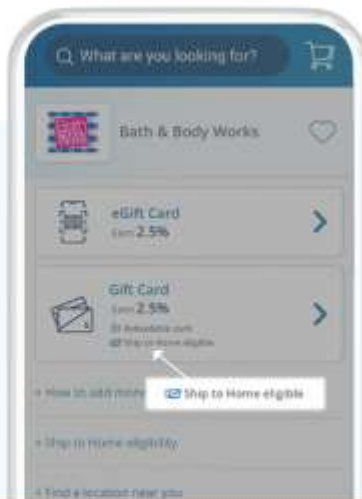

Christmas is almost here. Get your orders in soon to ensure delivery.

250+ brands offer gift cards that can be delivered right to you

And the list is constantly growing.

How it works

Shop a category and filter your search by gift cards that are ship to home eligible. Or, look for the label on the detail pages of the brands you shop.

Get the app today to have your gift cards sent to you

We will be placing one more combined order for physical cards on Monday Dec 14. You can always use the ShipToHome and get gift cards sent directly to you. Monsignor Slade enrollment code is L1DBA58B28L12.

Any questions please contact Jonathan at MSCS.Scrips@gmail.com.

Get the app
www.RaiseRight.com

NEW APP EXCLUSIVE

Your gift cards can now be delivered to your door

No more order schedules. No more pickup. You now have the option to get gift cards from hundreds of top-selling brands sent right to you with the new ship to home feature—available only in the mobile app, RaiseRight™. Shipping fees apply. You must pay with a bank account or credit card.

Christmas is almost here! Get your orders in now to ensure delivery.

250+ brands offer gift cards that can be delivered right to you

And the list is constantly growing.

How it works

Shop a category and filter your search by gift cards that are ship to home eligible. Or, look for the label on the detail pages of the brands you shop.